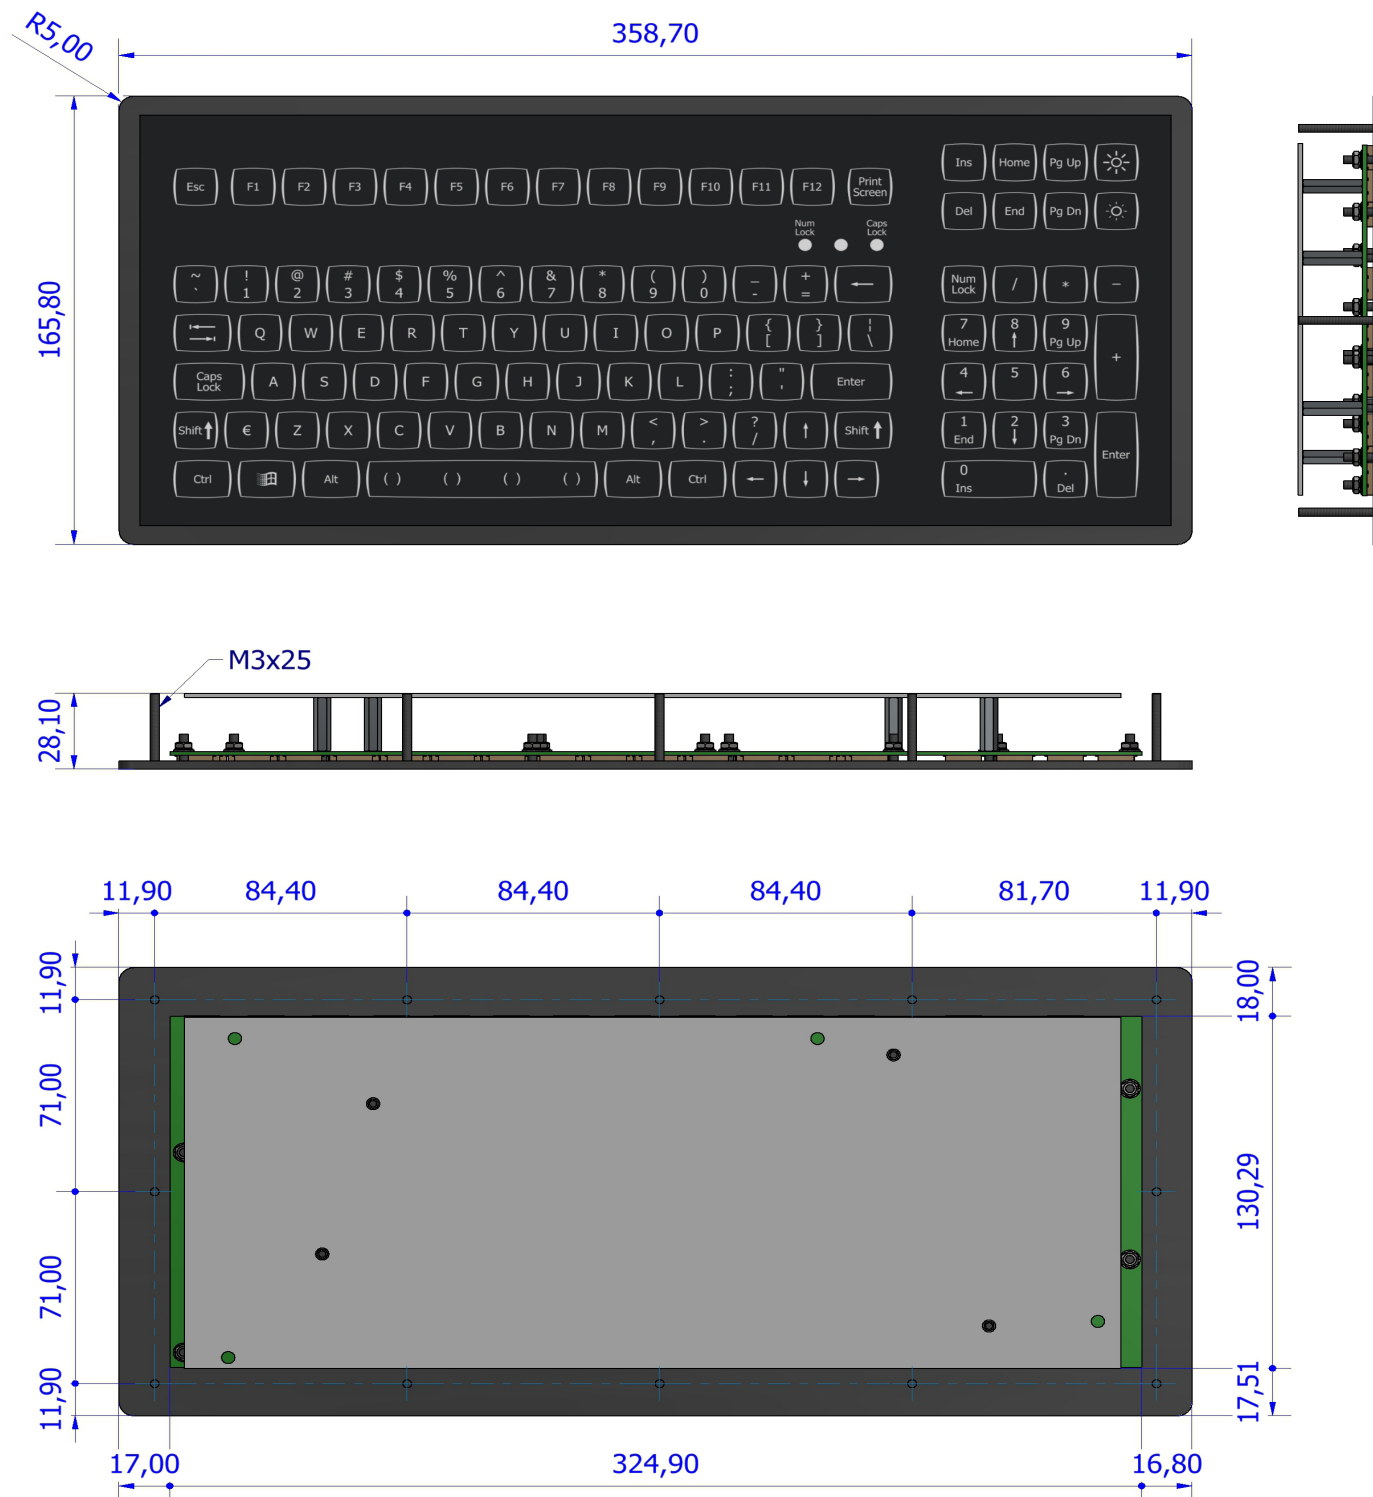

PANEL MOUNT VERSION WITH BEZEL FOR EDGE PROTECTION

- Aluminium carrier
- Front panel mounting by means of M3 threaded studs
- Added silicon sponge seal for perfect sealing into the user's panel
- The rear side components are protected by a covering metal plate
- Dimensions: 358,7 x 165,8 x 28,1 mm
- Weight: 1,1 kg

GENERAL TECHNICAL SPECIFICATIONS

Sealing:	IP67 sealed
Keys:	103 short travel switches, tactile feel switches
Output:	1,6 m USB cable
Power requirements:	Directly from USB port
Operating temp.:	-15°C to +70°C
Front layer:	Black polyester front layer with embossed keys, scratch and chemical resistant

CONNECTIVITY

One 1,6 m shielded USB cable.

COMBINATION

The KSM103Bx-MC1 keyboard is specially designed to be used in combination with the NSI standard trackball, TSX50C1-0BT1-MC3

ORDER INFO

COUNTRY LAYOUT	PANEL MOUNT
US Qwerty	KSM103B0001-W-MC1
Cyrillic Qwerty	KSM103B0007-W-MC1
French Azerty	KSM103B0033-W-MC1
Italian Qwerty	KSM103B0039-W-MC1
UK Qwerty	KSM103B0044-W-MC1
Danish Qwerty	KSM103B0045-W-MC1
Swedish Qwerty	KSM103B0046-W-MC1
German Qwertz	KSM103B0049-W-MC1
Korean Qwerty	KSM103B0082-W-MC1
Turkish Qwerty	KSM103B0090-W-MC1

DIMENSIONAL DRAWING

PANEL MOUNT

COLOURS

- Keyboard & Key Background: Pantone Black 2 C 2X
- Key edges & key legends: White Translucent